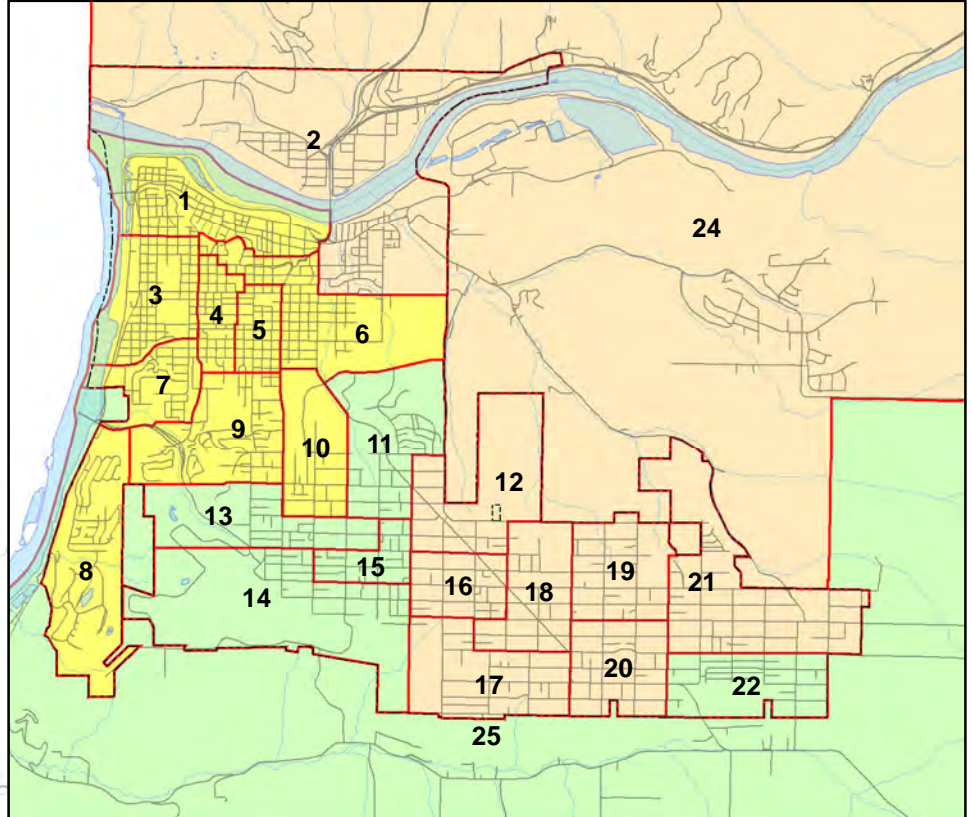

# Nez Perce County (Proposed) Precincts

**Legend**

- City Limits
- Roads

**Proposed Voter Precinct  
Commissioner Precincts**

- 1
- 2
- 3

Prec	Comm	Name	Location	Prec	Comm	Name	Location	Prec	Comm	Name	Location
1	1	LEWISTON #1	Community Center 424 Main St	14	3	LEWISTON #14	NPC Fair Bldg 1229 Burrell Ave	27	3	LELAND	Cameron Lutheran 12633 Cameron Rd
2	2	LEWISTON #2	Community Center 424 Main St	15	3	LEWISTON #15	NPC Fair Bldg 1229 Burrell Ave	28	3	LENORE	Community Center 37950 US Hwy 12
3	1	LEWISTON #3	Trinity Lutheran 920 8th Ave	16	2	LEWISTON #16	NPC Fair Bldg 1229 Burrell Ave	29	3	PECK	Community Center 160 S Main St
4	1	LEWISTON #4	Nazarene Church 1700 8th St	17	2	LEWISTON #17	NPC Fair Bldg 1229 Burrell Ave	30	3	GIFFORD	Community Hall 34 1/2 Church Rd
5	1	LEWISTON #5	Masonic Lodge #10 1122 18th Ave	18	2	LEWISTON #18	NPC Fair Bldg 1229 Burrell Ave	31	3	CULDESAC	Community Center 100 Sixth St
6	1	LEWISTON #6	LPD Training Ctr 2419 16th Ave	19	2	LEWISTON #19	NPC Fair Bldg 1229 Burrell Ave	32	3	WEBB	Lapwai City Hall 315 S Main St
7	1	LEWISTON #7	Nazarene Church 1700 8th St	20	2	LEWISTON #20	NPC Fair Bldg 1229 Burrell Ave				
8	1	LEWISTON #8	Valley Christian Cntr 325 Echo Hills Dr	21	2	LEWISTON #21	NPC Fair Bldg 1229 Burrell Ave				
9	1	LEWISTON #9	Masonic Lodge #10 1122 18th Ave	22	3	LEWISTON #22	NPC Fair Bldg 1229 Burrell Ave				
10	1	LEWISTON #10	NPC Fair Bldg 1229 Burrell Ave	23	2	RIMROCK	NPC Courthouse 1230 Main St				
11	3	LEWISTON #11	NPC Fair Bldg 1229 Burrell Ave	24	2	FOOTHILLS	Center 424 Main St				
12	2	LEWISTON #12	NPC Fair Bldg 1229 Burrell Ave	25	3	TAMMANY	NPC Fair Bldg 1229 Burrell Ave				
13	3	LEWISTON #13	NPC Fair Bldg 1229 Burrell Ave	26	3	LAPWAI	Lapwai City Hall 315 S Main St				

This is a Nez Perce County Election Precinct Map with Commissioner Boundaries.