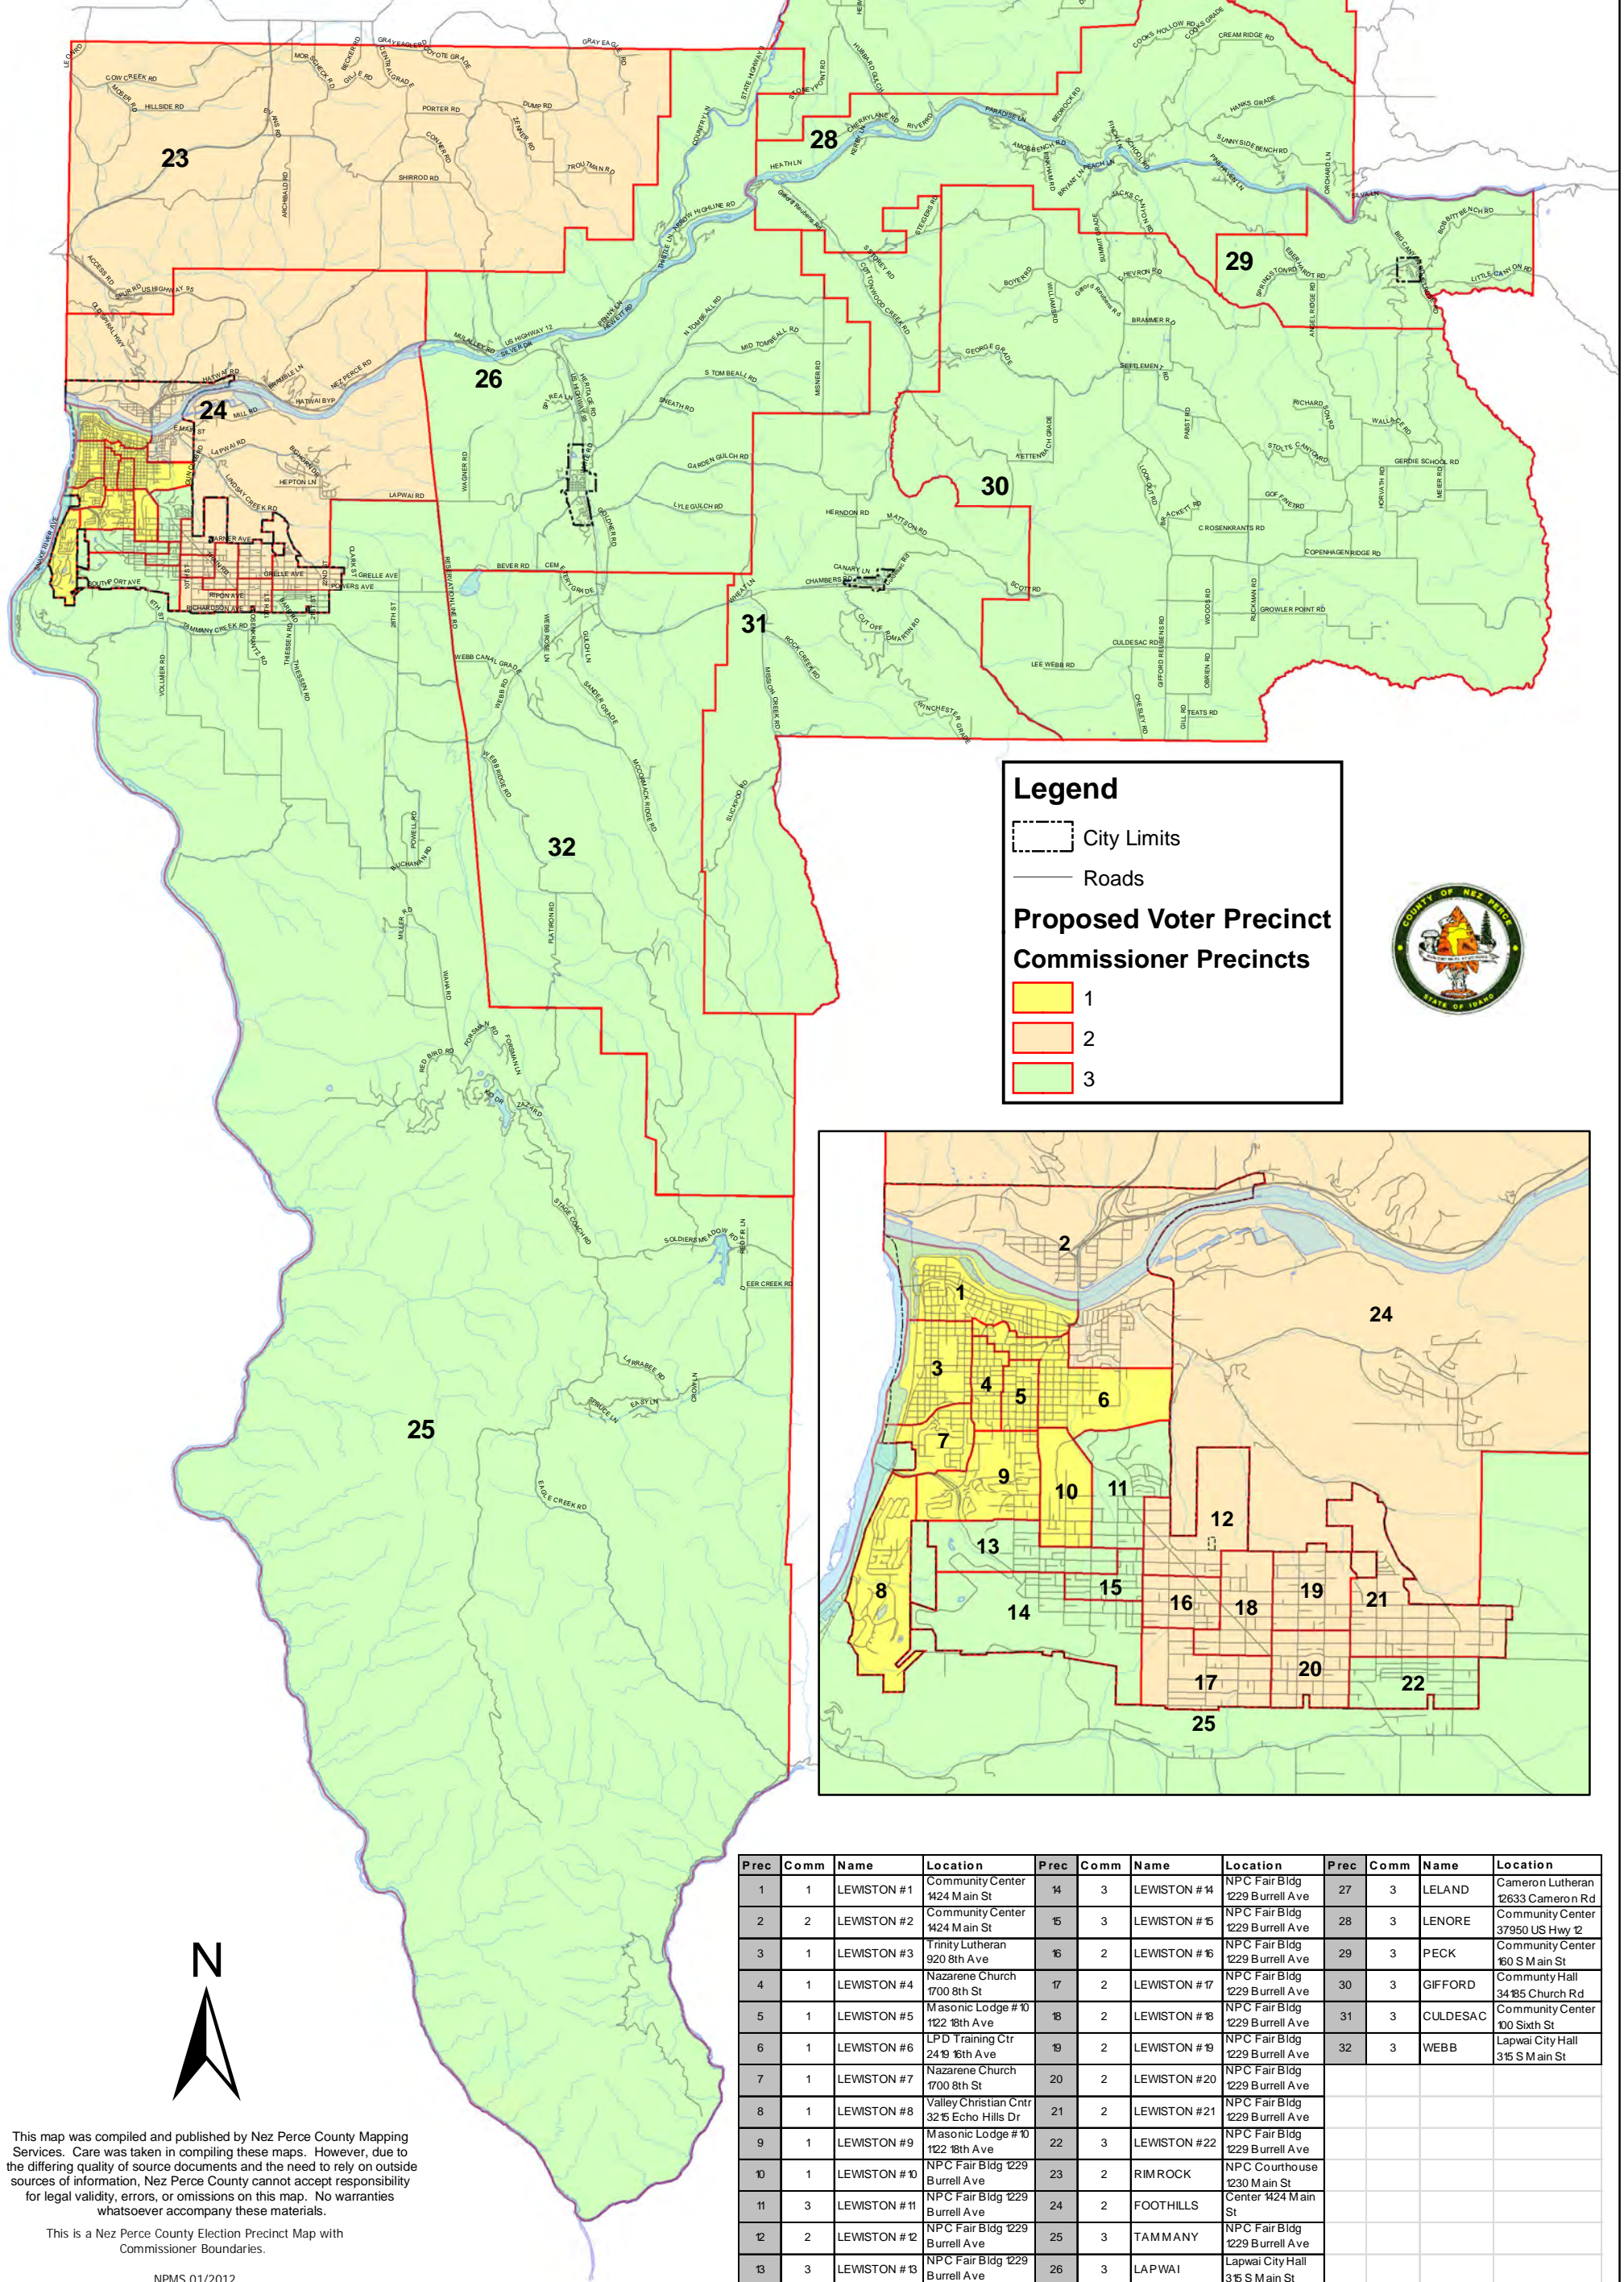

# Nez Perce County (Proposed) Precincts

**Legend**

- City Limits
- Roads

**Proposed Voter Precinct  
Commissioner Precincts**

- 1
- 2
- 3

Prec	Comm	Name	Location	Prec	Comm	Name	Location	Prec	Comm	Name	Location
1	1	LEWISTON #1	Community Center 424 Main St	14	3	LEWISTON #14	NPC Fair Bldg 1229 Burrell Ave	27	3	LELAND	Cameron Lutheran 12633 Cameron Rd
2	2	LEWISTON #2	Community Center 424 Main St	15	3	LEWISTON #15	NPC Fair Bldg 1229 Burrell Ave	28	3	LENORE	Community Center 37950 US Hwy 12
3	1	LEWISTON #3	Trinity Lutheran 920 8th Ave	16	2	LEWISTON #16	NPC Fair Bldg 1229 Burrell Ave	29	3	PECK	Community Center 160 S Main St
4	1	LEWISTON #4	Nazarene Church 1700 8th St	17	2	LEWISTON #17	NPC Fair Bldg 1229 Burrell Ave	30	3	GIFFORD	Community Hall 34 1/2 Church Rd
5	1	LEWISTON #5	Masonic Lodge #10 1122 18th Ave	18	2	LEWISTON #18	NPC Fair Bldg 1229 Burrell Ave	31	3	CULDESAC	Community Center 100 Sixth St
6	1	LEWISTON #6	LPD Training Ctr 2419 16th Ave	19	2	LEWISTON #19	NPC Fair Bldg 1229 Burrell Ave	32	3	WEBB	Lapwai City Hall 315 S Main St
7	1	LEWISTON #7	Nazarene Church 1700 8th St	20	2	LEWISTON #20	NPC Fair Bldg 1229 Burrell Ave				
8	1	LEWISTON #8	Valley Christian Cntr 325 Echo Hills Dr	21	2	LEWISTON #21	NPC Fair Bldg 1229 Burrell Ave				
9	1	LEWISTON #9	Masonic Lodge #10 1122 18th Ave	22	3	LEWISTON #22	NPC Fair Bldg 1229 Burrell Ave				
10	1	LEWISTON #10	NPC Fair Bldg 1229 Burrell Ave	23	2	RIMROCK	NPC Courthouse 1230 Main St				
11	3	LEWISTON #11	NPC Fair Bldg 1229 Burrell Ave	24	2	FOOTHILLS	Center 424 Main St				
12	2	LEWISTON #12	NPC Fair Bldg 1229 Burrell Ave	25	3	TAMMANY	NPC Fair Bldg 1229 Burrell Ave				
13	3	LEWISTON #13	NPC Fair Bldg 1229 Burrell Ave	26	3	LAPWAI	Lapwai City Hall 315 S Main St				

This is a Nez Perce County Election Precinct Map with Commissioner Boundaries.